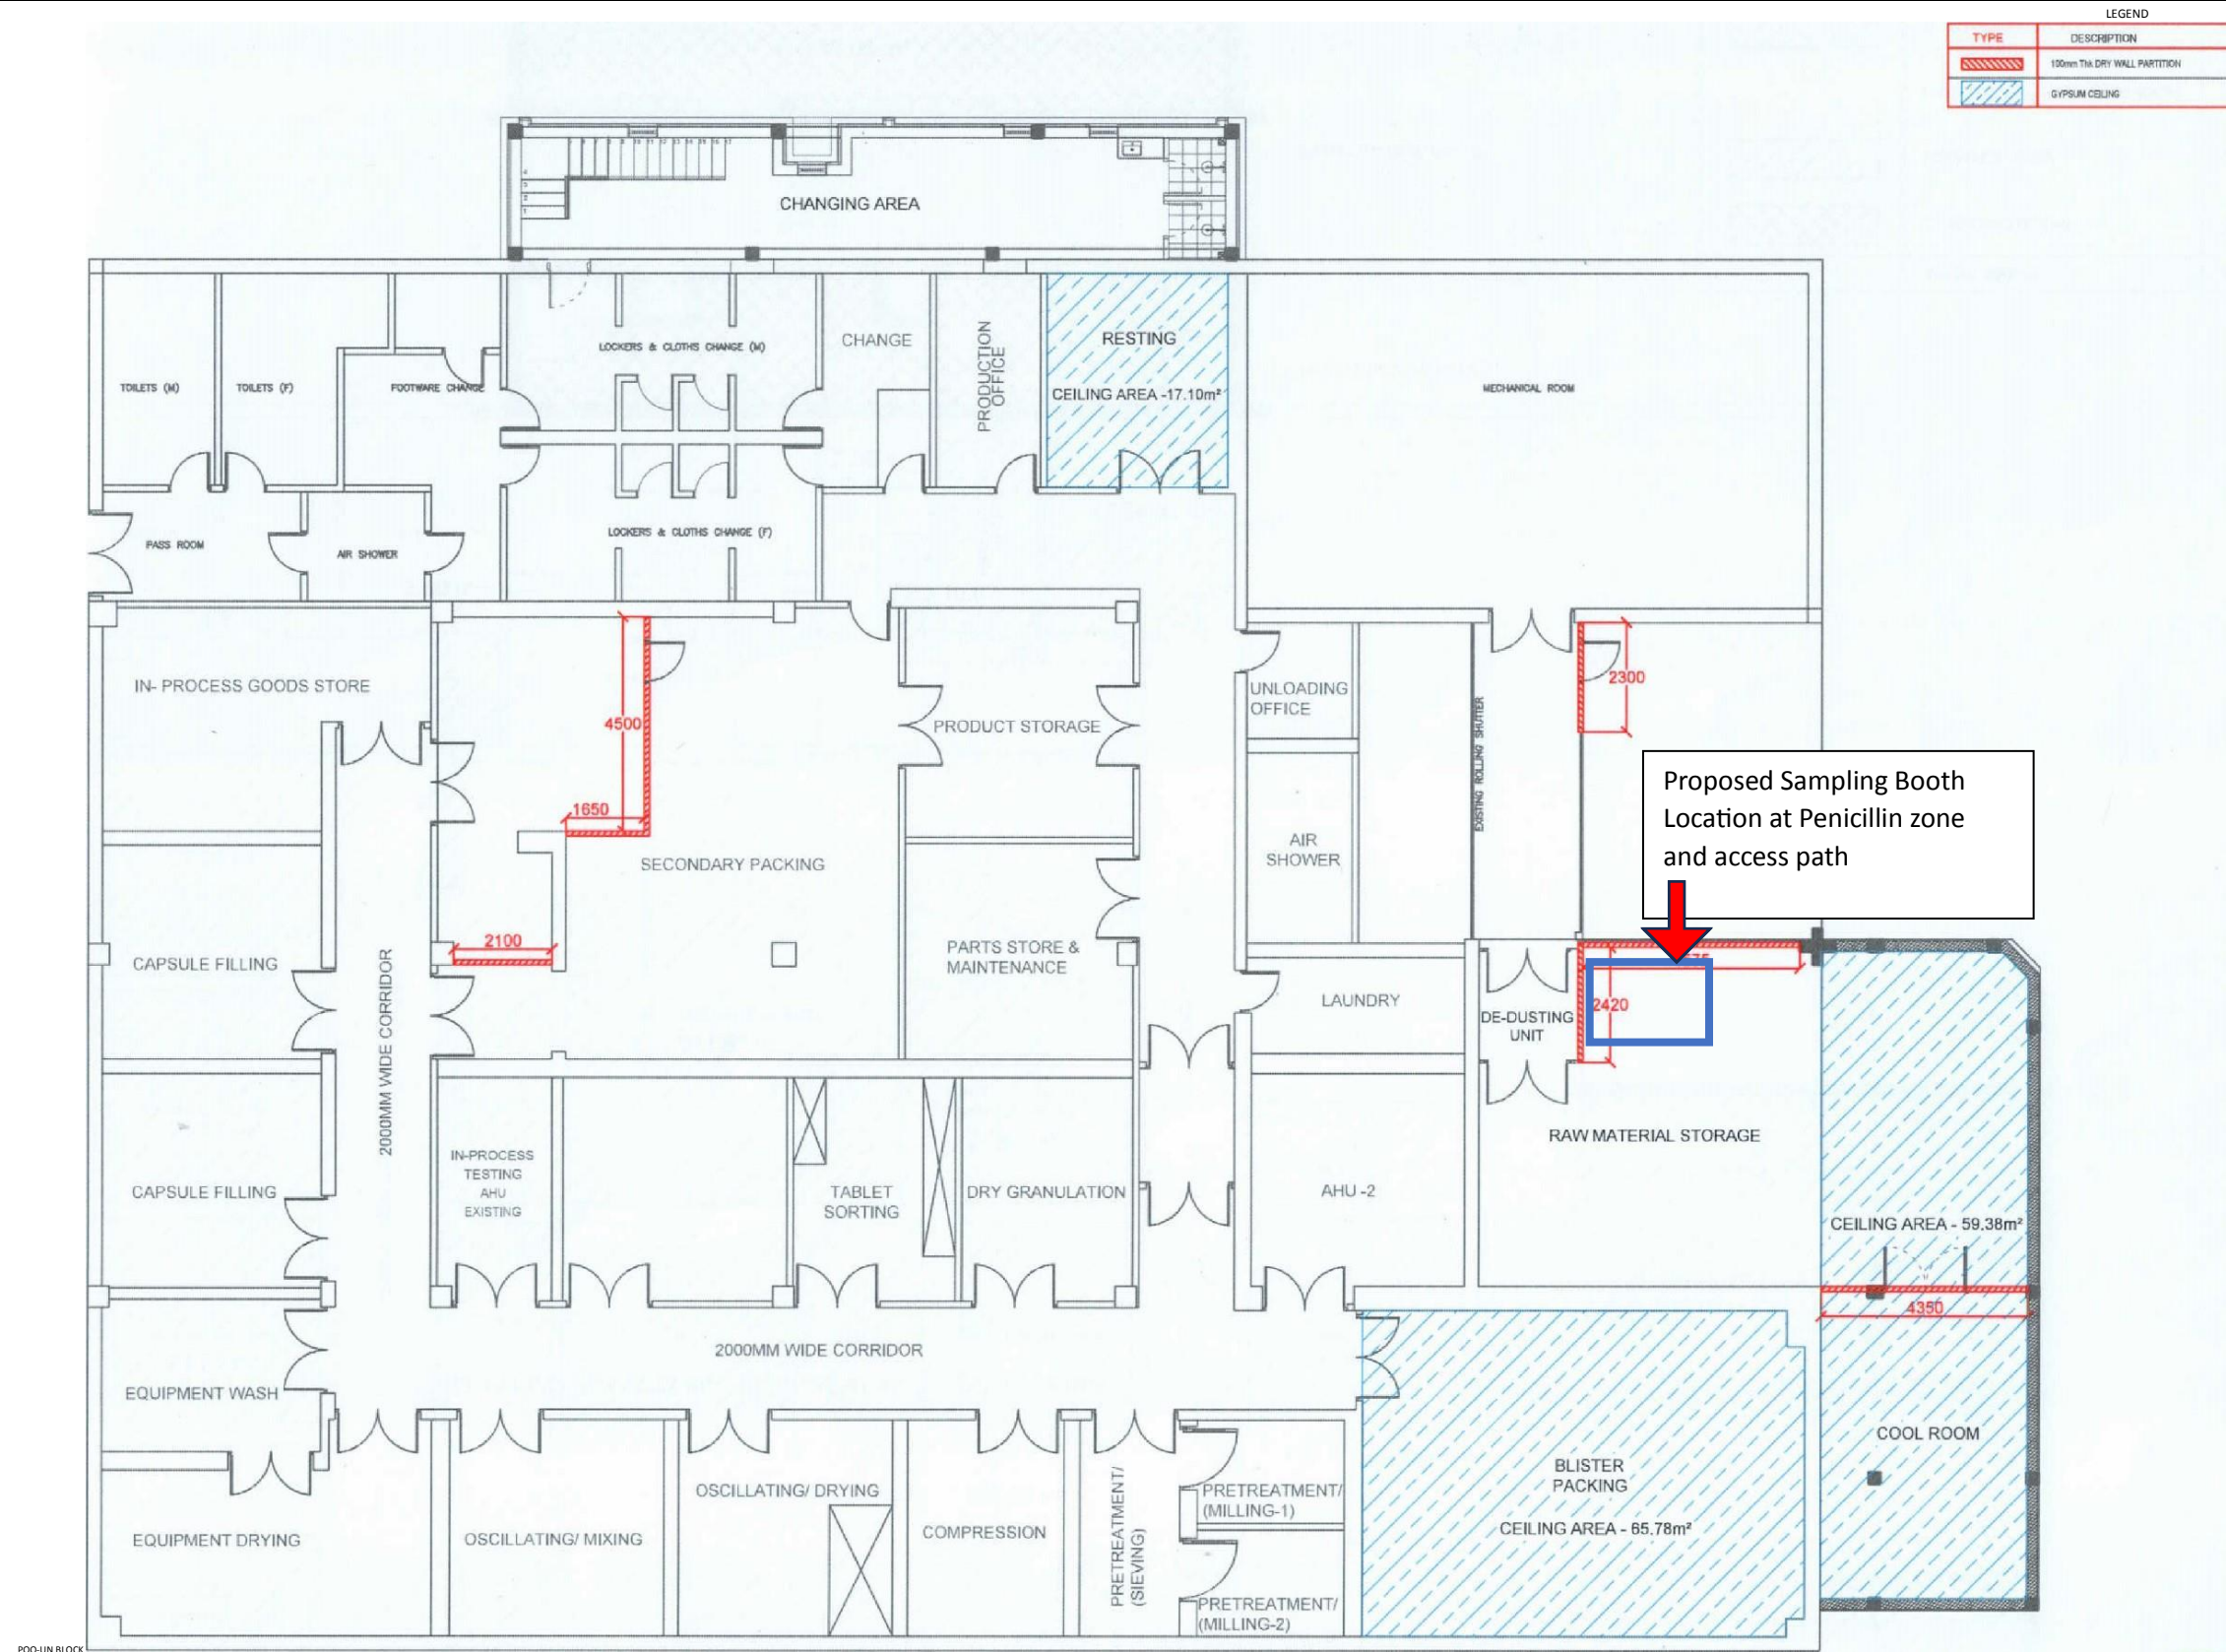

**TENDER
DRAWING**

LEGEND	
TYPE	DESCRIPTION
	150mm THK DRY WALL PARTITION
	GYPSUM CEILING

TENDER DRAWING